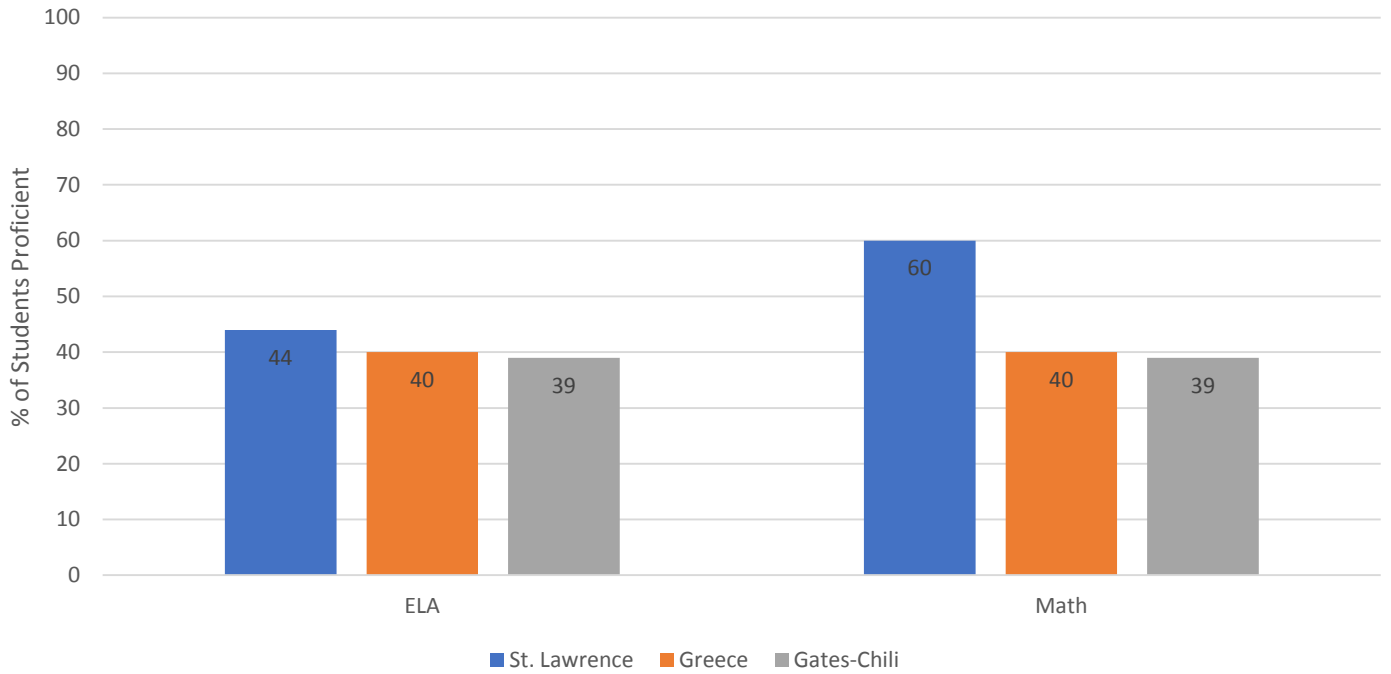

St. Lawrence School
Greece, NY

2018 NYS Exam Results Comparison
St. Lawrence School, Greece